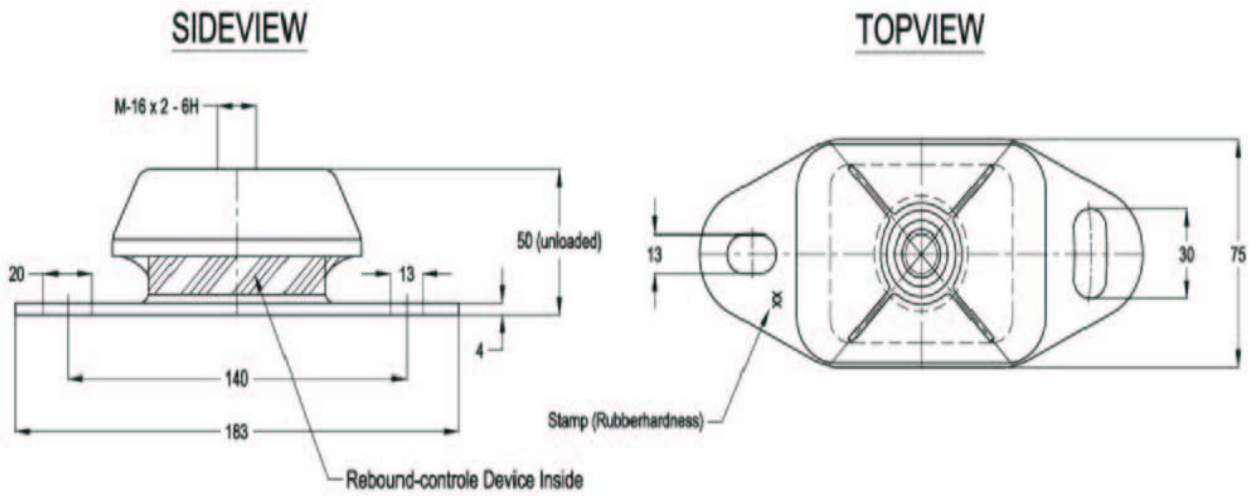

# MM-Medium

Item #	Hardness (IRDH)	Max. Load (kg)	Max Load (lbs.)	Max Def. (mm)
MM-Medium-45	45	125	275	5
MM-Medium-55	55	200	440	5
MM-Medium-65	65	280	616	5
MM-Medium-75	75	350	770	4