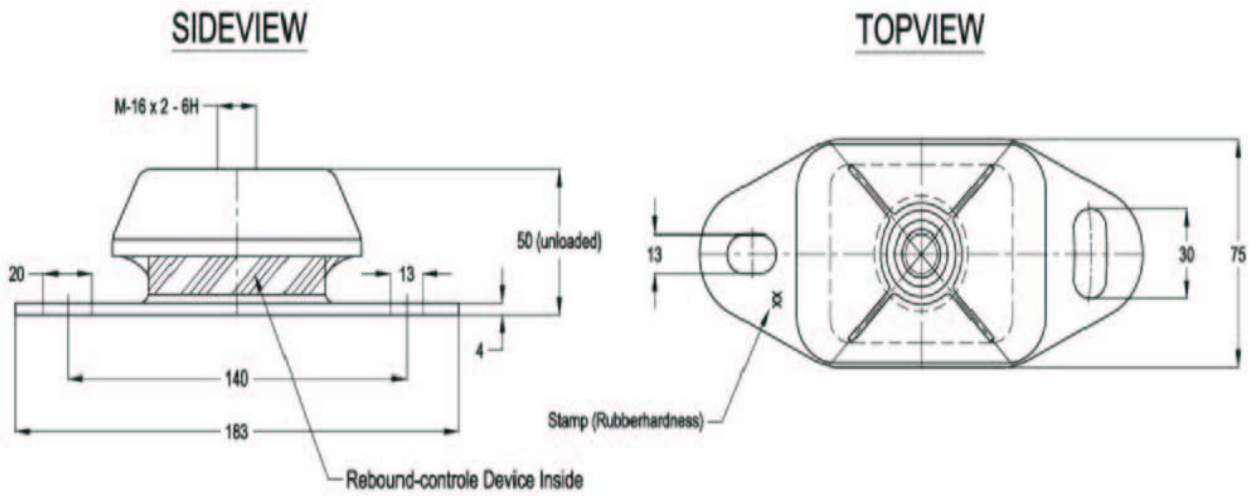

# MF-Medium

Item #	Hardness (IRDH)	Max. Load (kg)	Max Load (lbs.)	Max Def. (mm)
MF-Medium-45	45	125	275	5
MF-Medium-55	55	200	440	5
MF-Medium-65	65	280	616	5
MF-Medium-75	75	350	770	4