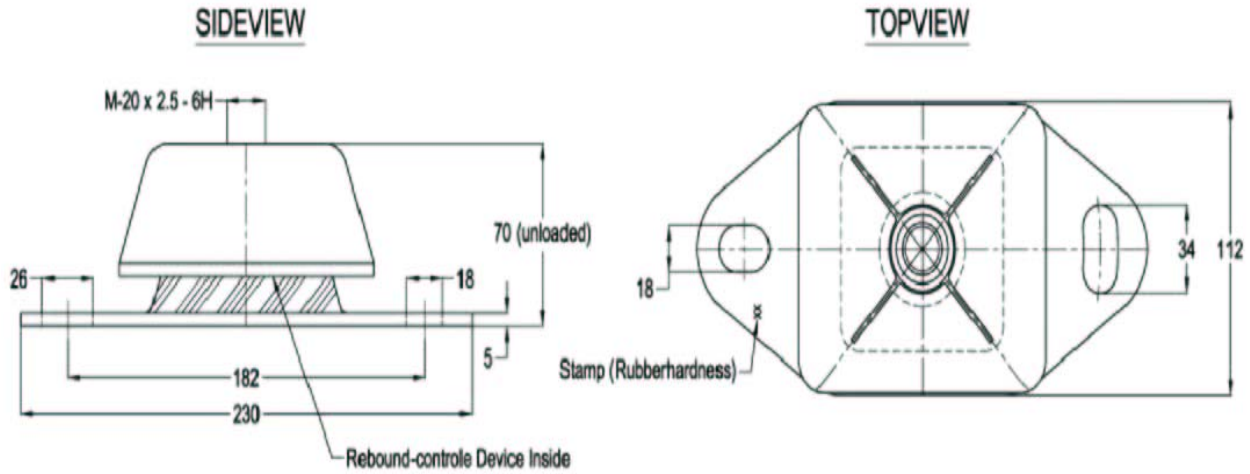

MF-Large

Item #	Hardness (IRDH)	Max. Load (kg)	Max Load (lbs.)	Max Def. (mm)
MF-Large-45	45	400	880	6
MF-Large-55	55	600	1320	6
MF-Large-65	65	800	1760	6
MF-Large-75	75	1000	2200	6